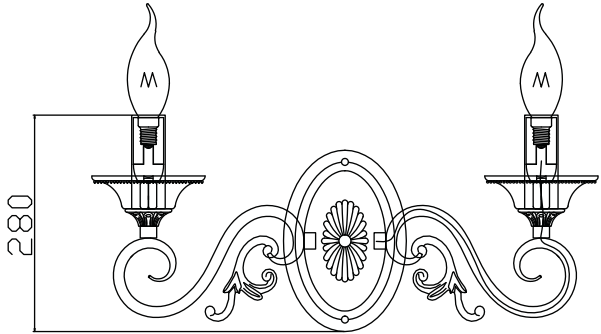

# Instruction

Collection: Elegant  
Series: Perla  
Model: ARM337-02-R  
Wall-mounted

– Wall-mounted

2 x E14 (60w)

**MAYTONI**  
DECORATIVE LIGHTING

[www.maytoni.de](http://www.maytoni.de)