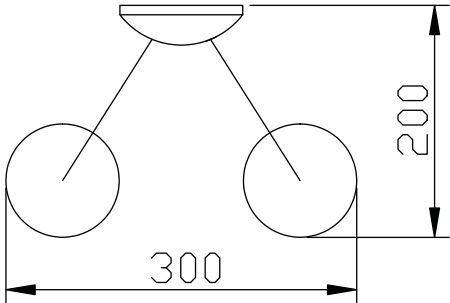

# Instruction

Collection: Elegant  
Series: Perla  
Model: ARM337-02-R  
Wall-mounted

– Wall-mounted

2 x E14 (60w)

**MAYTONI**  
DECORATIVE LIGHTING

[www.maytoni.de](http://www.maytoni.de)