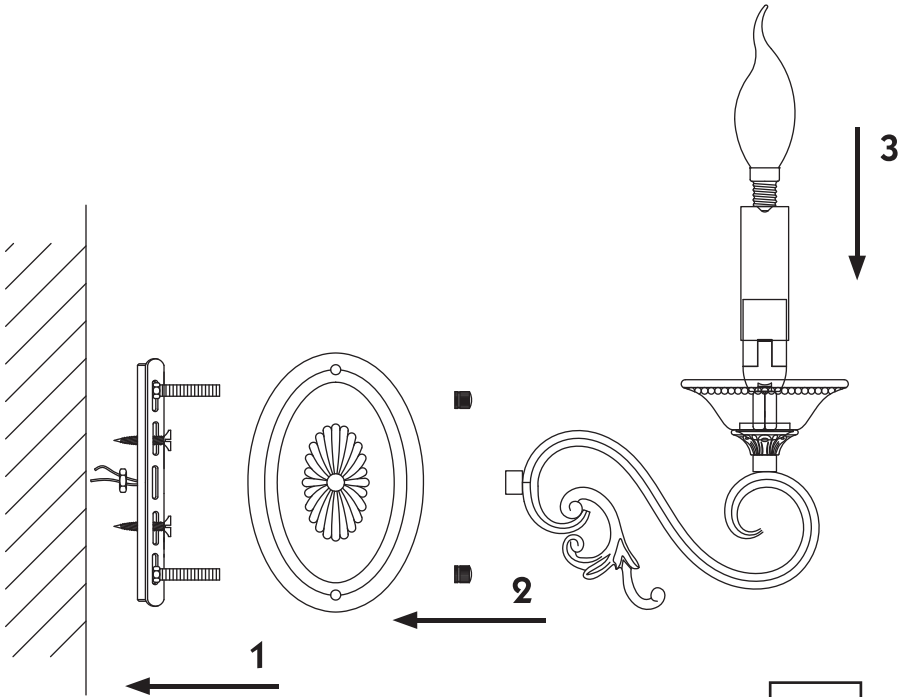

# Instruction

Collection: Elegant  
Series: Perla  
Model: ARM337-02-R  
Wall-mounted

– Wall-mounted

2 x E14 (60w)

**MAYTONI**  
DECORATIVE LIGHTING

[www.maytoni.de](http://www.maytoni.de)