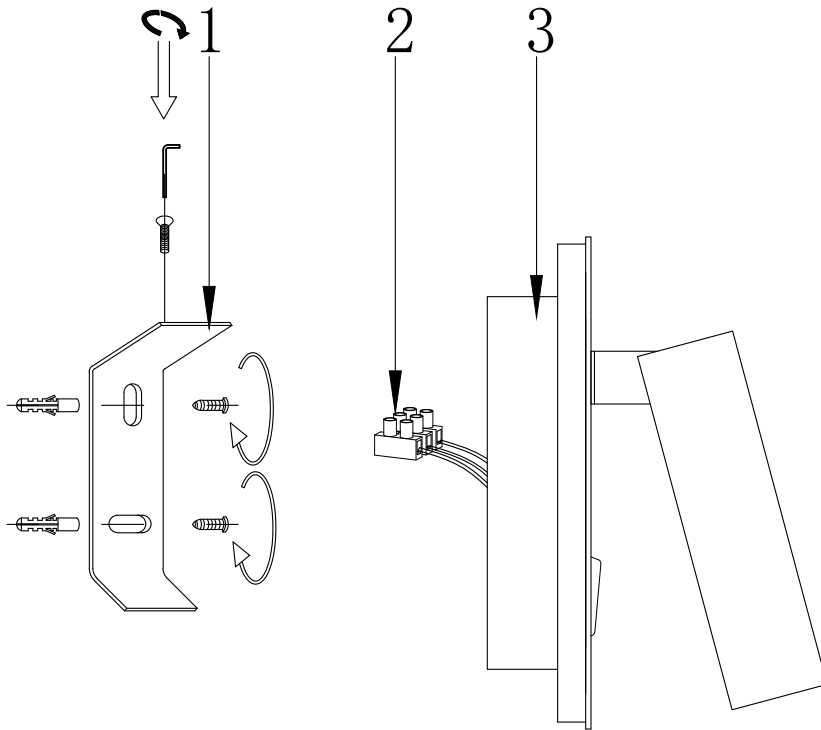

Instruction

C176-WL-01-6W-B

MAX 9W
540 Lumen

Model: C176-WL-01-6W-B
Collection: Ceiling & Wall
Series: los 176

Wall Lamps