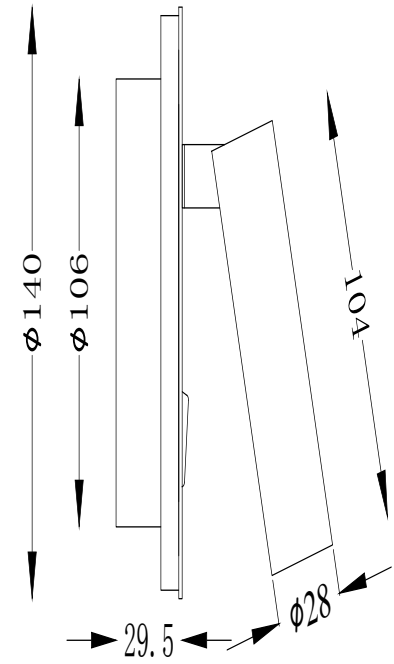

Instruction

C176-WL-01-6W-B

MAX 9W
540 Lumen

Model: C176-WL-01-6W-B
Collection: Ceiling & Wall
Series: los 176

Wall Lamps