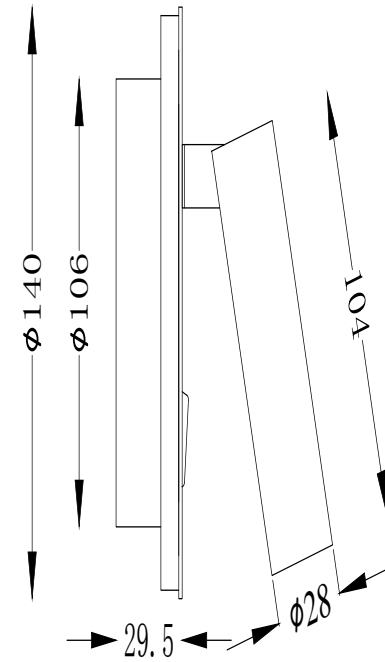

Instruction

C176-WL-01-6W-W

MAX 9W
540 Lumen

Model: C176-WL-01-6W-W
Collection: Ceiling & Wall
Series: los 176

Wall Lamps