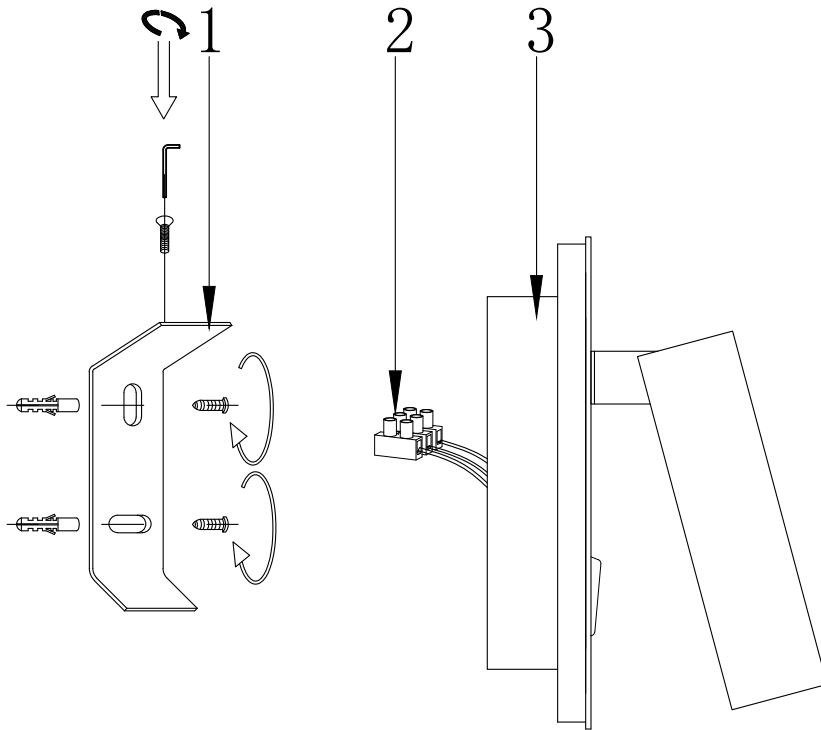

Instruction

C176-WL-01-6W-W

MAX 9W
540 Lumen

Model: C176-WL-01-6W-W
Collection: Ceiling & Wall
Series: los 176

Wall Lamps