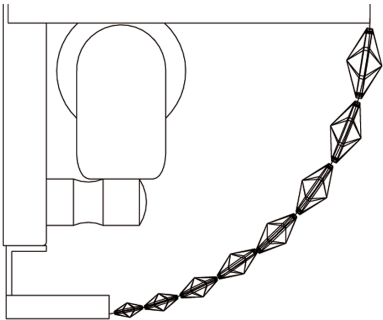

# Instruction

Collection: Diamant Crystal  
Series: Ottilia  
Model: DIA700-WL-02-G  
Wall

– Wall-mounted

2 x E14 (60w)

**MAYTONI**  
DECORATIVE LIGHTING

[www.maytoni.de](http://www.maytoni.de)