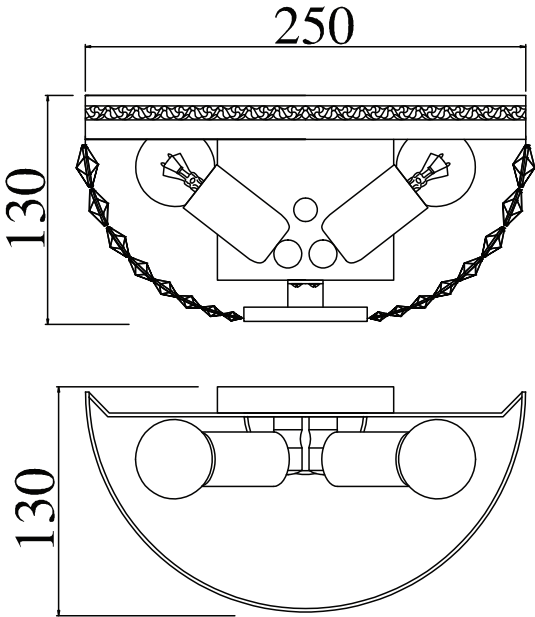

# Instruction

Collection: Diamant Crystal  
Series: Ottilia  
Model: DIA700-WL-02-G  
Wall

– Wall-mounted

2 x E14 (60w)

**MAYTONI**  
DECORATIVE LIGHTING

[www.maytoni.de](http://www.maytoni.de)