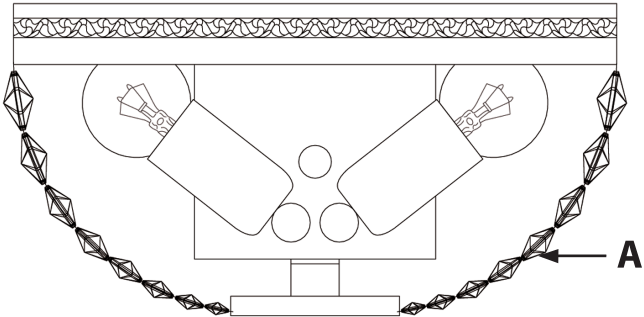

# Instruction

Collection: Diamant Crystal  
Series: Ottilia  
Model: DIA700-WL-02-G  
Wall

– Wall-mounted

2 x E14 (60w)

**MAYTONI**  
DECORATIVE LIGHTING

[www.maytoni.de](http://www.maytoni.de)