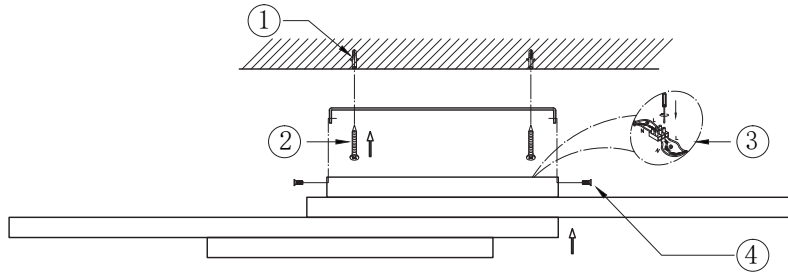

# Instruction

MOD015CL-L80W

MAX 80W

Recommended to use LED bulbs

Model: MOD015CL-L80W

Collection: Technical

Series: Line

Ceiling Lamps