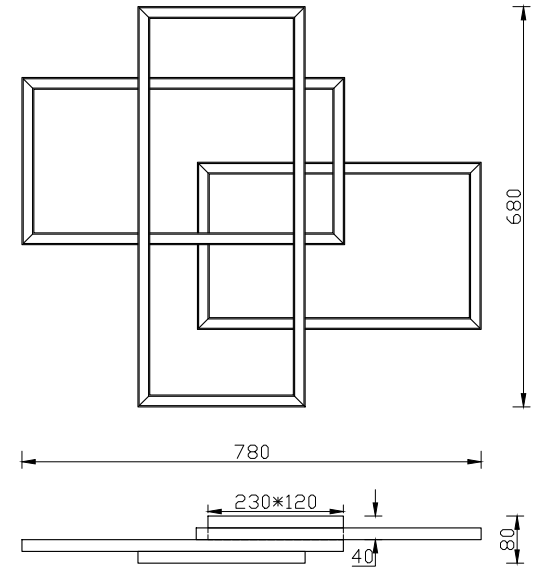

# Instruction

MOD015CL-L80W

MAX 80W

Recommended to use LED bulbs

Model: MOD015CL-L80W

Collection: Technical

Series: Line

Ceiling Lamps