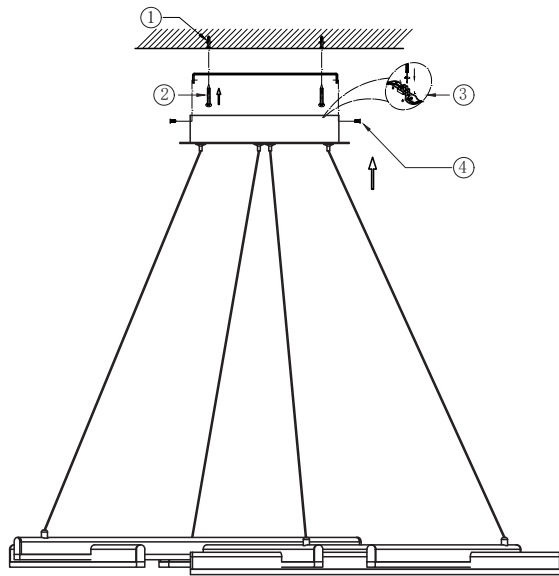

Instruction

MOD016PL-L75B

MAX 75W
2600 Lumen

Model: MOD016PL-L75B
Collection: Technical
Series: Line

Pendant Lamps