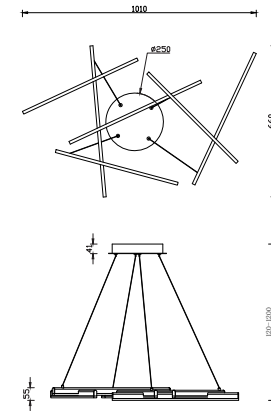

Instruction

MOD016PL-L75B

MAX 75W
2600 Lumen

Model: MOD016PL-L75B
Collection: Technical
Series: Line

Pendant Lamps