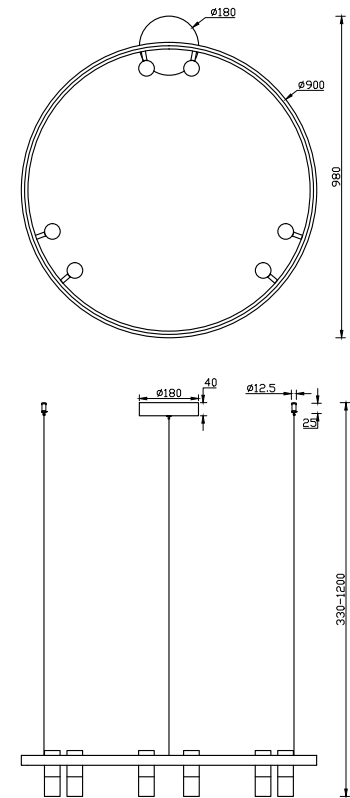

Instruction

MOD102PL-L42B

MAX 42W
3800 Lumen

Model: MOD102PL-L42B
Collection: Technical
Series: Satellite

Pendant Lamps