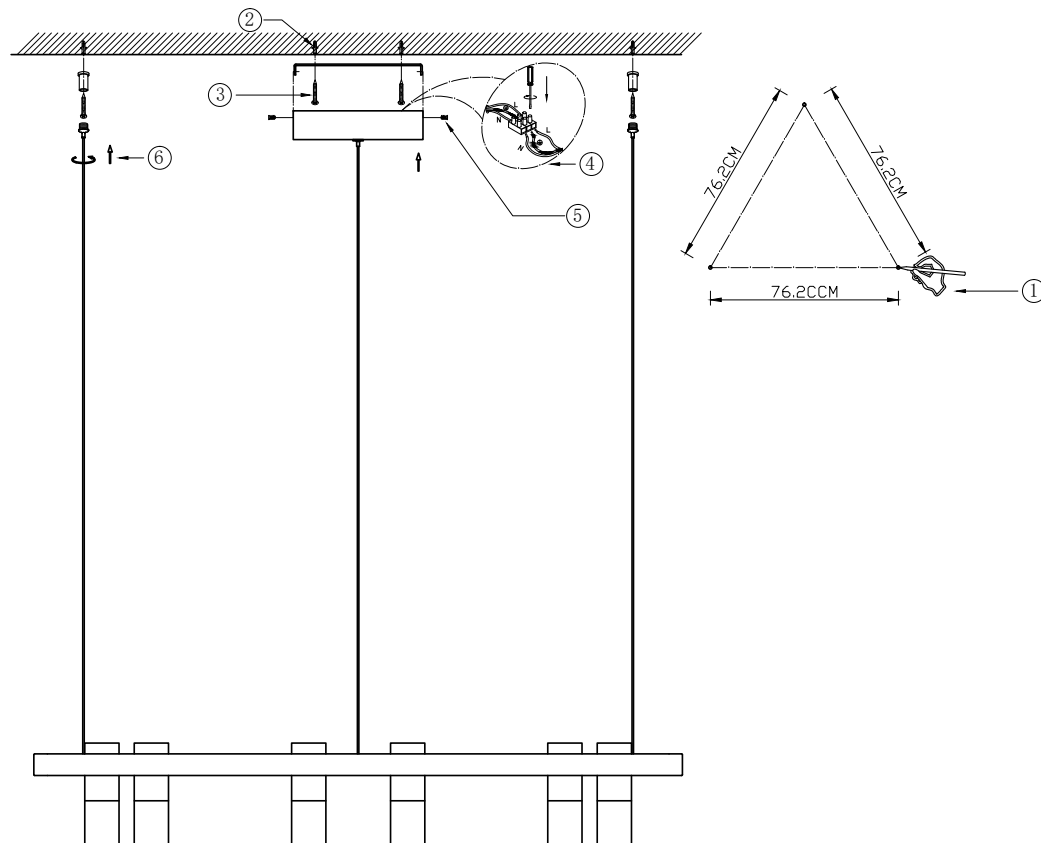

Instruction

MOD102PL-L42B

MAX 42W
3800 Lumen

Model: MOD102PL-L42B
Collection: Technical
Series: Satellite

Pendant Lamps