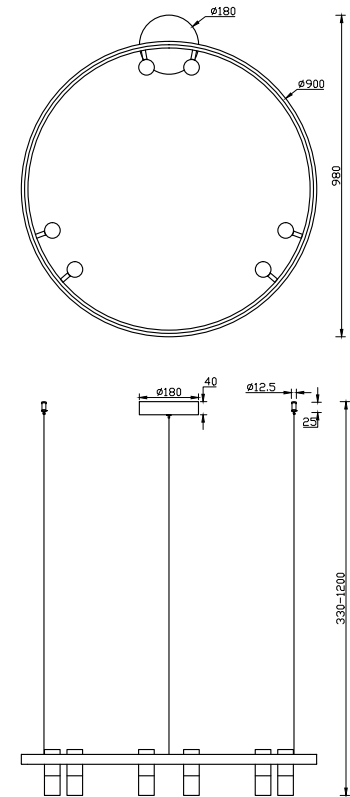

Instruction

MOD102PL-L42W

MAX 42W
3800 Lumen

Model: MOD102PL-L42W
Collection: Technical
Series: Satellite

Pendant Lamps