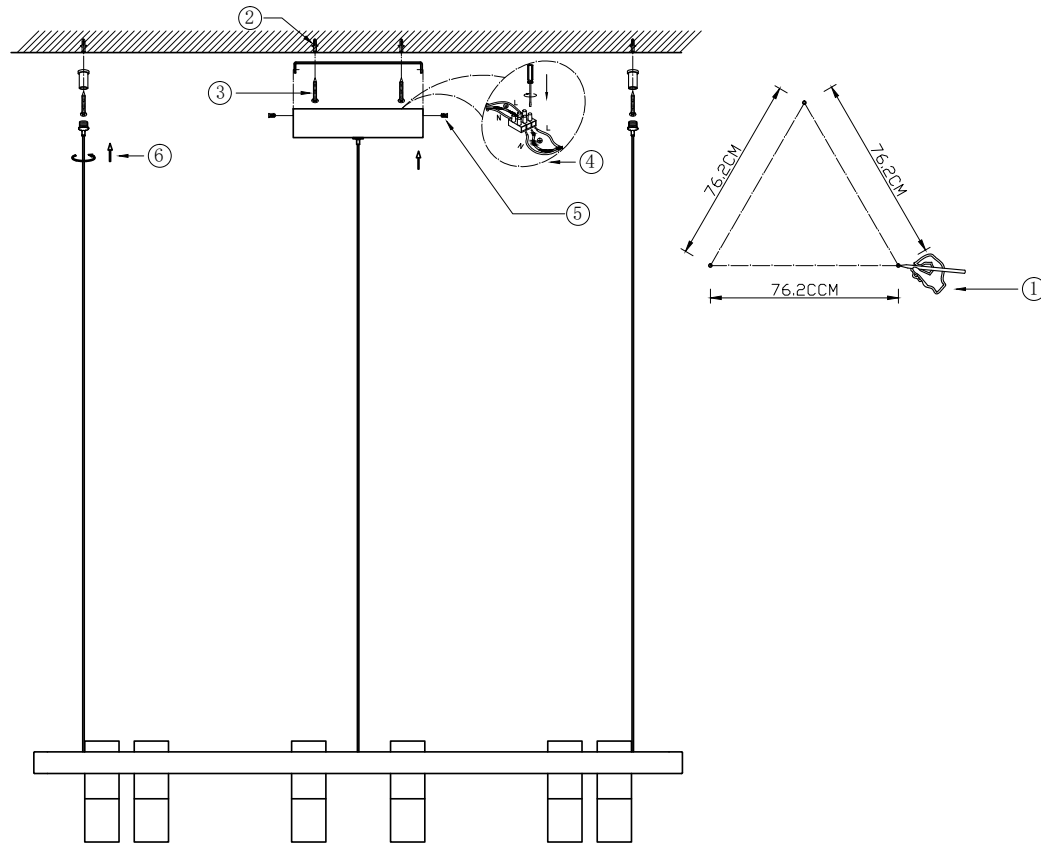

Instruction

MOD102PL-L42W

MAX 42W
3800 Lumen

Model: MOD102PL-L42W
Collection: Technical
Series: Satellite

Pendant Lamps