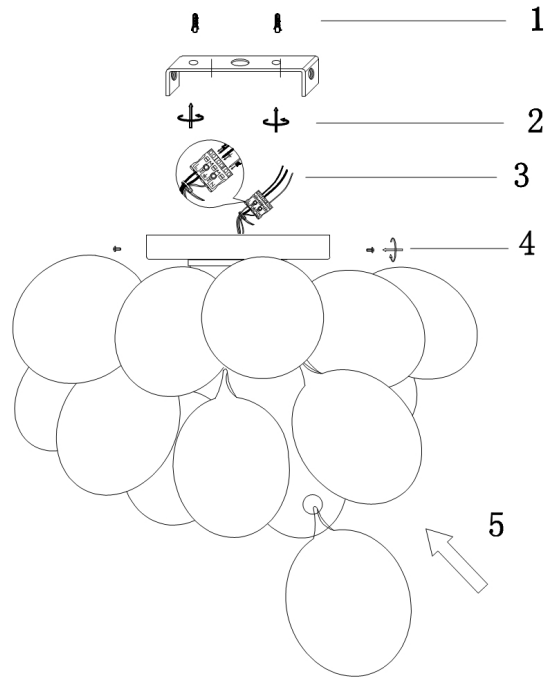

Instruction

Collection: MODERN
Series: BALBO
Model: MOD112-04-N
Ceiling

- Ceiling

4 x G9 (28W)

MAYTONI
DECORATIVE LIGHTING

www.maytoni.de