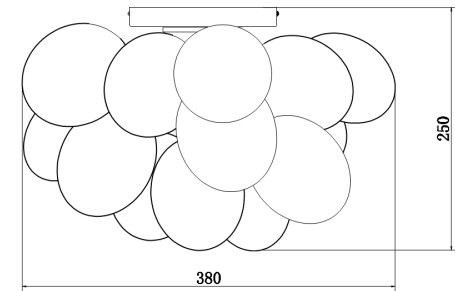

Instruction

Collection: MODERN
Series: BALBO
Model: MOD112-04-N
Ceiling

- Ceiling

4 x G9 (28W)

MAYTONI
DECORATIVE LIGHTING

www.maytoni.de