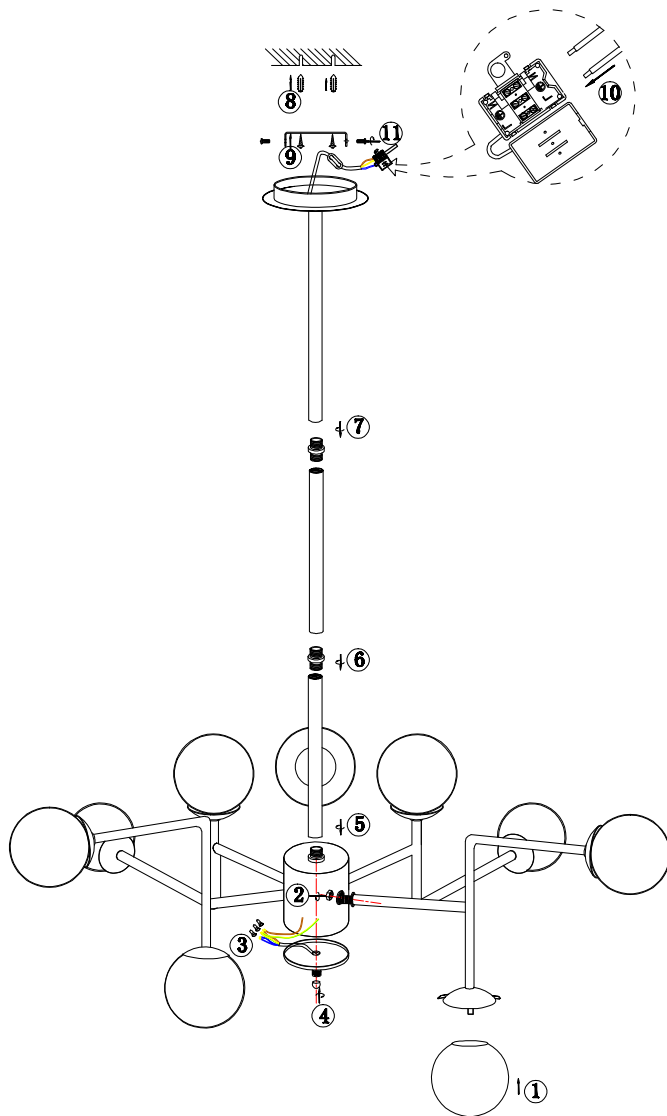

Instruction

MOD221-PL-12-N

12 x E14 (40W)

Model: MOD221-PL-12-N
Collection: Modern
Series: Erich

Ceiling Lamps