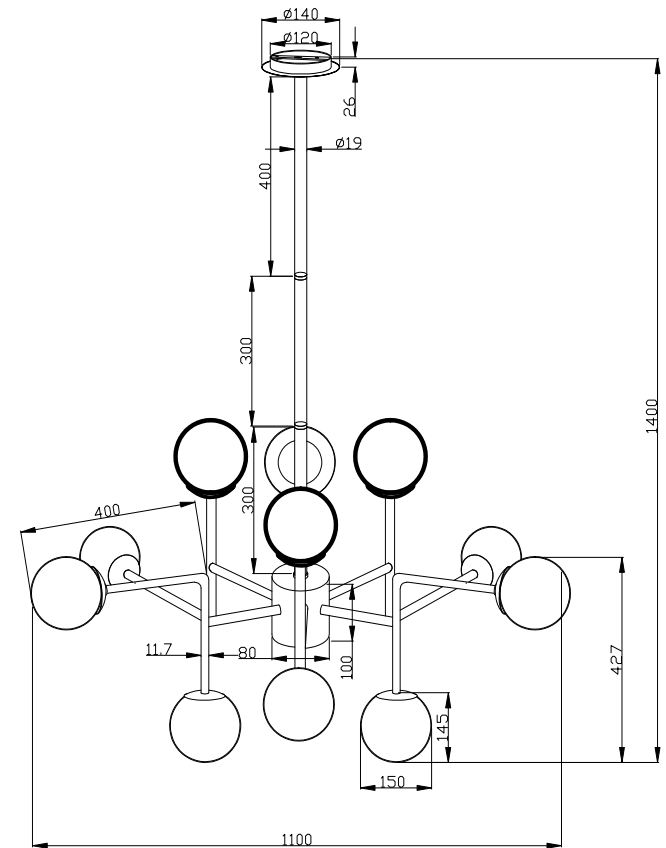

Instruction

MOD221-PL-12-N

12 x E14 (40W)

Model: MOD221-PL-12-N
Collection: Modern
Series: Erich

Ceiling Lamps