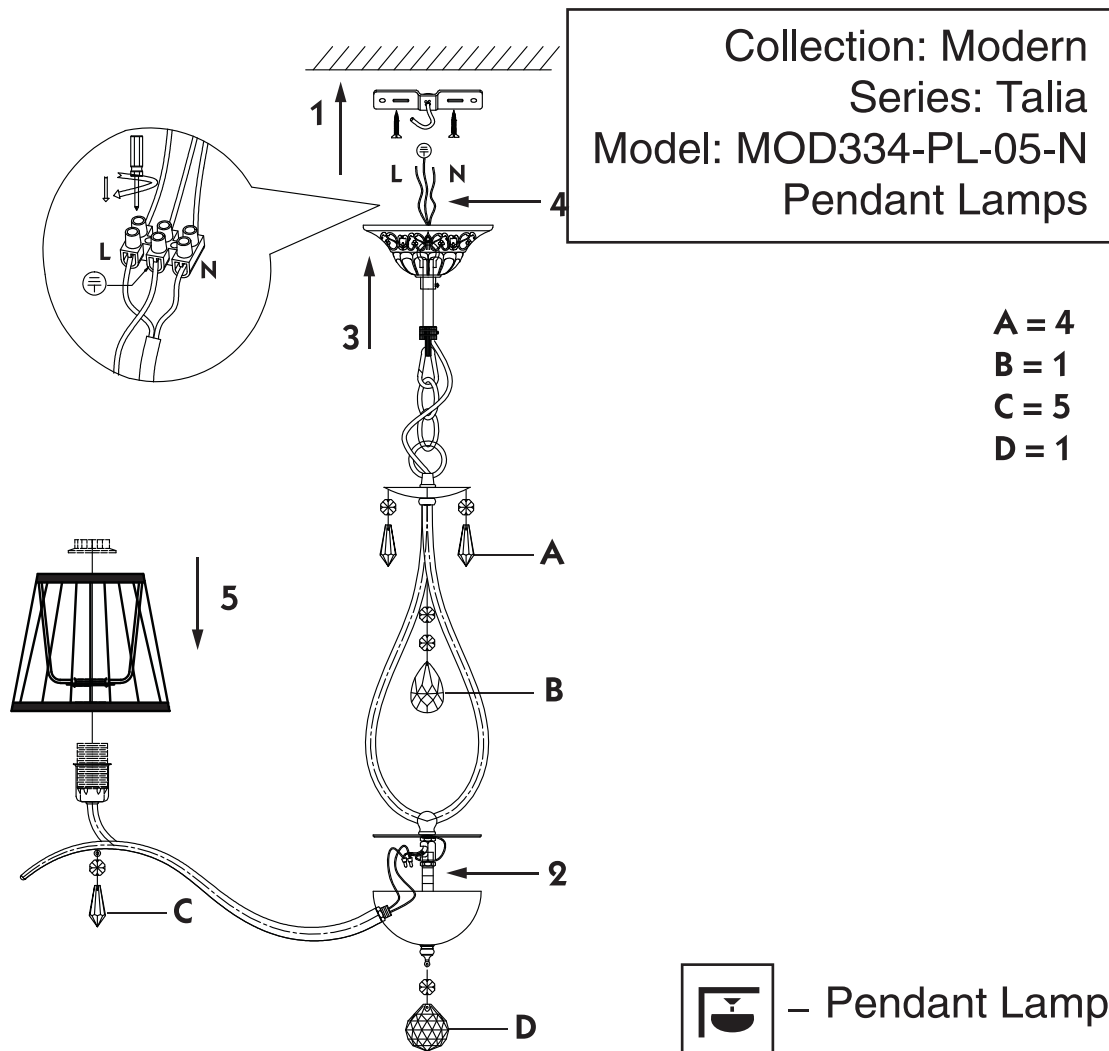

Instruction

– Pendant Lamps

5 x E14 (40w)

MAYTONI
DECORATIVE LIGHTING

www.maytoni.de