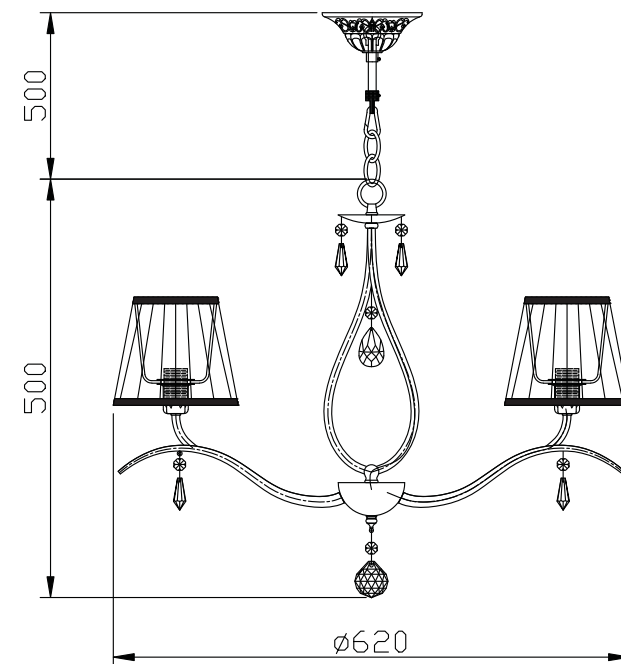

Instruction

– Pendant Lamps

5 x E14 (40w)

MAYTONI
DECORATIVE LIGHTING

www.maytoni.de