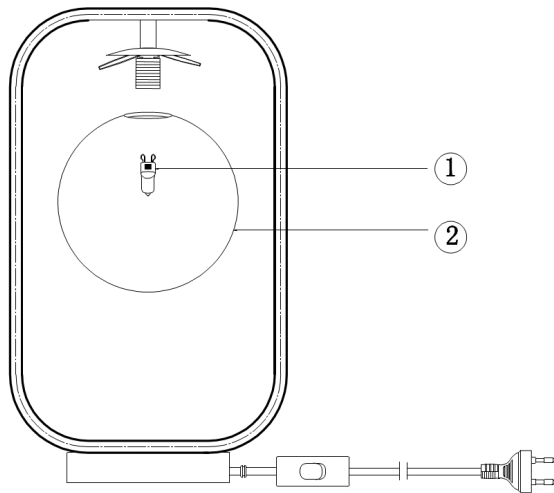

Instruction

Collection: MODERN
Series: AVOLA
Model: MOD431-TL-01-WS
Mobile

- Mobile

1 x G9 (40W)

MAYTONI
DECORATIVE LIGHTING

www.maytoni.de