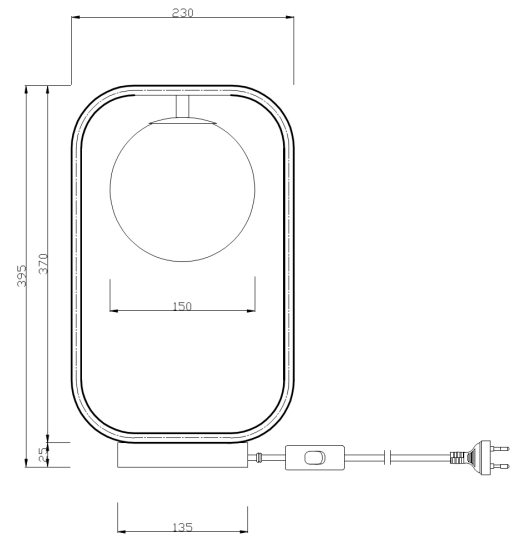

Instruction

Collection: MODERN
Series: AVOLA
Model: MOD431-TL-01-WS
Mobile

- Mobile

1 x G9 (40W)

MAYTONI
DECORATIVE LIGHTING

www.maytoni.de