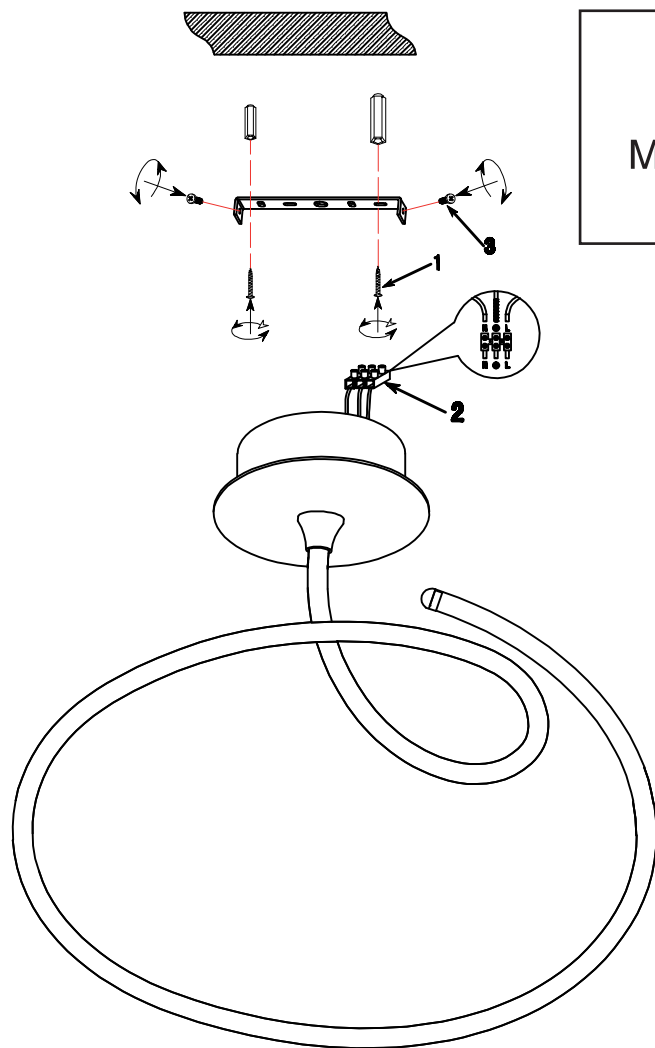

Instruction

Collection: Modern
Series: Nastro
Model: MOD446-01-N
Ceiling

– Ceiling

LED x 1

max 26w
1444 lumen

MAYTONI
DECORATIVE LIGHTING

www.maytoni.de