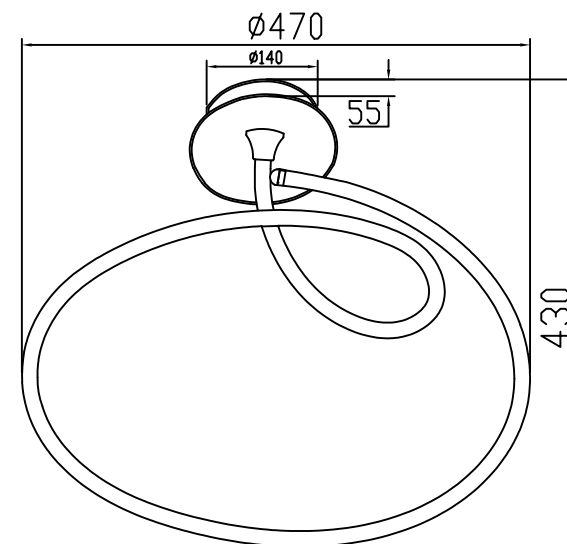

Instruction

Collection: Modern
Series: Nastro
Model: MOD446-01-N
Ceiling

– Ceiling

LED x 1

max 26w
1444 lumen

MAYTONI
DECORATIVE LIGHTING

www.maytoni.de