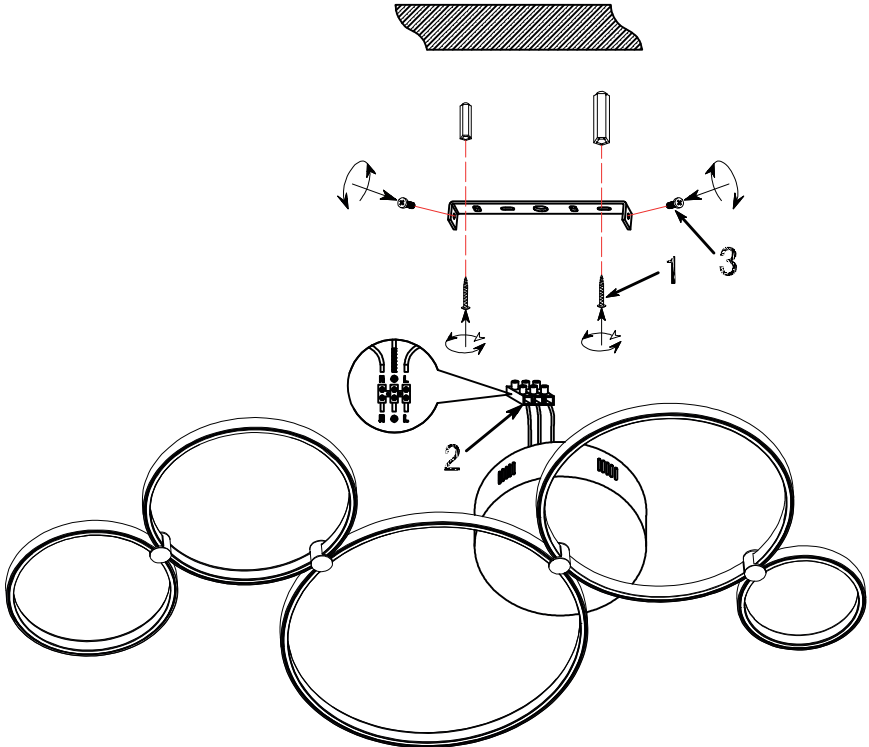

Instruction

Collection: Modern
Series: Olympia
Model: MOD448-CL-5-45-W
Ceiling

– Ceiling

LED x 1

max 45w
2250 lumen

MAYTONI
DECORATIVE LIGHTING

www.maytoni.de