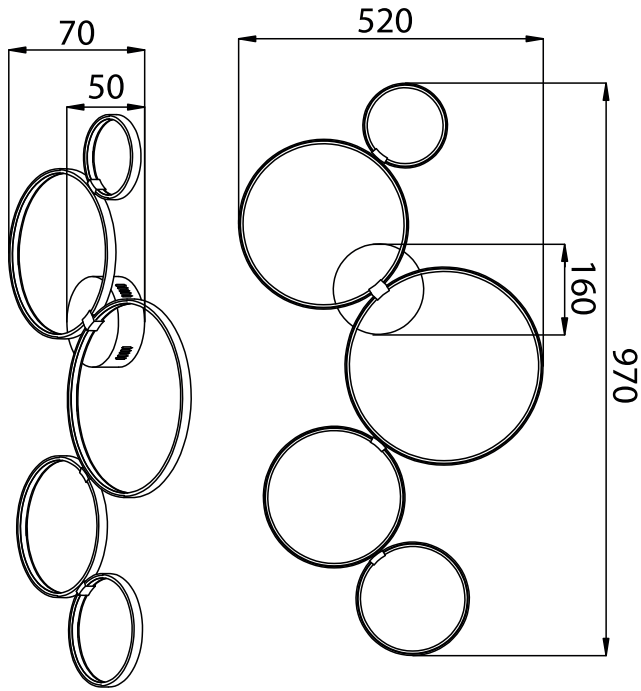

Instruction

Collection: Modern
Series: Olympia
Model: MOD448-CL-5-45-W
Ceiling

– Ceiling

LED x 1

max 45w
2250 lumen

MAYTONI
DECORATIVE LIGHTING

www.maytoni.de