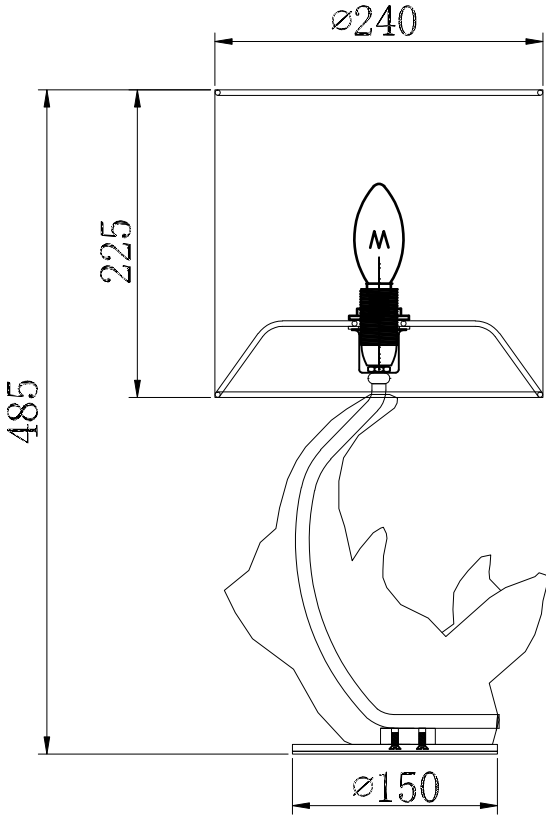

# Instruction

Collection: Table & Floor  
Series: Nashorn  
Model: MOD470-TL-01-W  
Mobile

  
1 x E14 (40w)

**MAYTONI**  
DECORATIVE LIGHTING

[www.maytoni.de](http://www.maytoni.de)