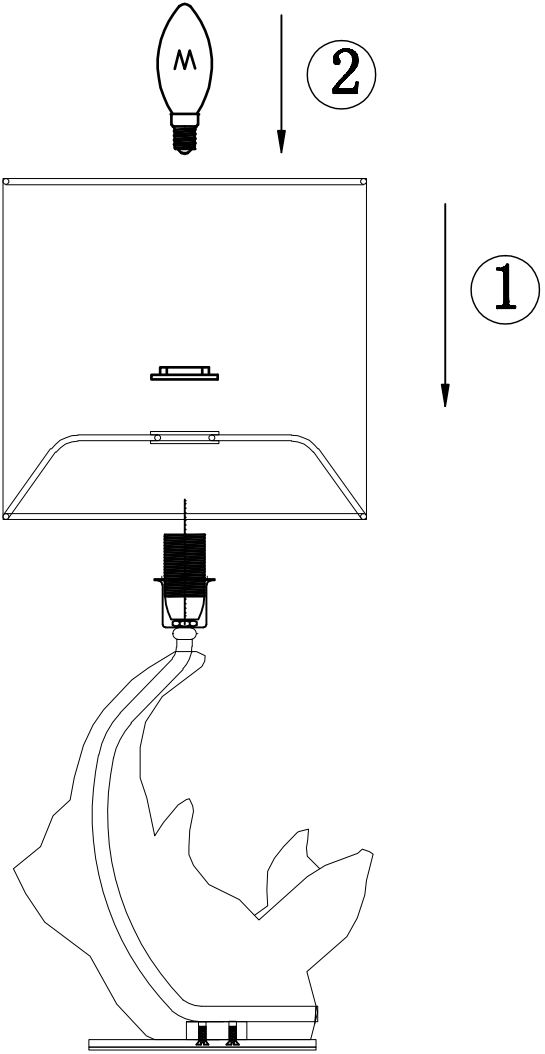

# Instruction

Collection: Table & Floor  
Series: Nashorn  
Model: MOD470-TL-01-W  
Mobile

  
1 x E14 (40w)

**MAYTONI**  
DECORATIVE LIGHTING

[www.maytoni.de](http://www.maytoni.de)