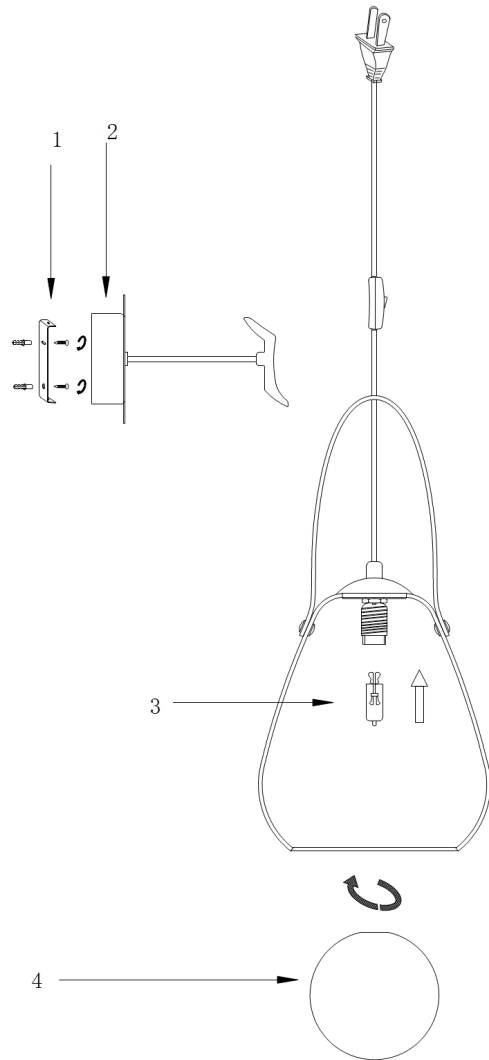

Instruction

Collection: MODERN
Series: INDIANA
Model: MOD544WL-01B
Wall

1 x G9 (28W)

MAYTONI
DECORATIVE LIGHTING

www.maytoni.de