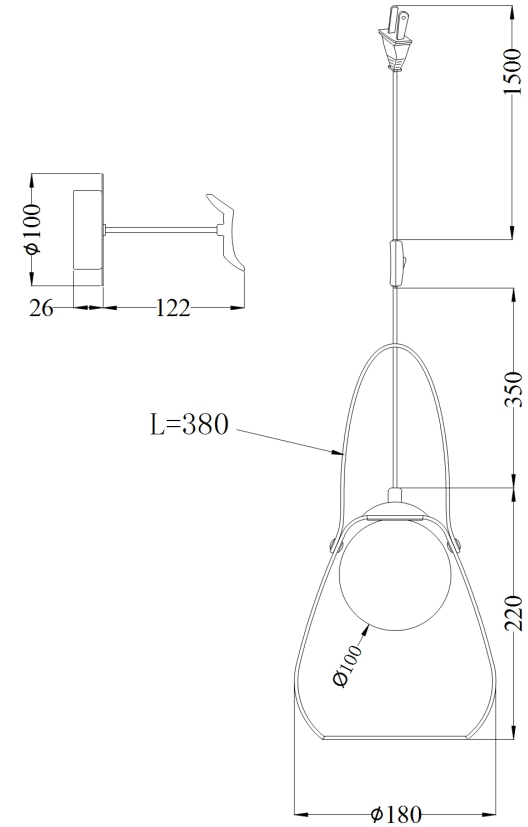

Instruction

Collection: MODERN
Series: INDIANA
Model: MOD544WL-01B
Wall

1 x G9 (28W)

MAYTONI
DECORATIVE LIGHTING

www.maytoni.de