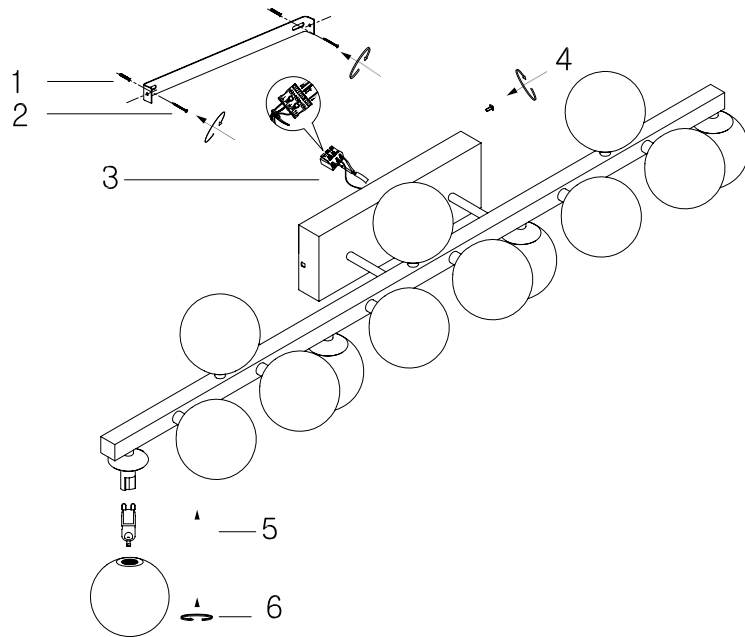

Instruction

MOD547WL-13G

13 x G9 (28W)

Model: MOD547WL-13G
Collection: Modern
Series: Dallas

Wall Lamps