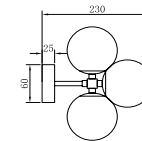

Instruction

MOD547WL-13G

13 x G9 (28W)

Model: MOD547WL-13G
Collection: Modern
Series: Dallas

Wall Lamps