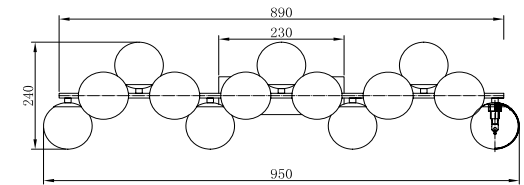

Instruction

MOD547WL-13G

13 x G9 (28W)

Model: MOD547WL-13G
Collection: Modern
Series: Dallas

Wall Lamps