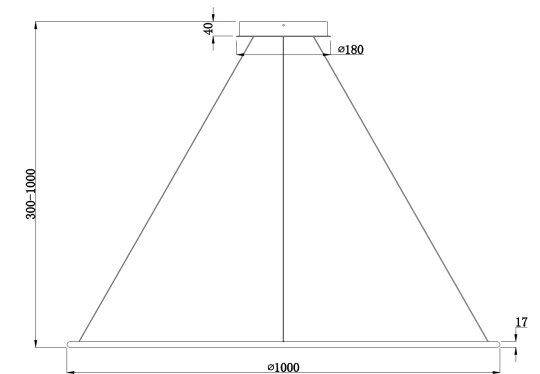

# Instruction

Collection: MODERN  
Series: NOLA  
Model: MOD877PL-L60W  
Ceiling

- Ceiling

max 60W  
3800 LM

**MAYTONI**  
DECORATIVE LIGHTING

[www.maytoni.de](http://www.maytoni.de)