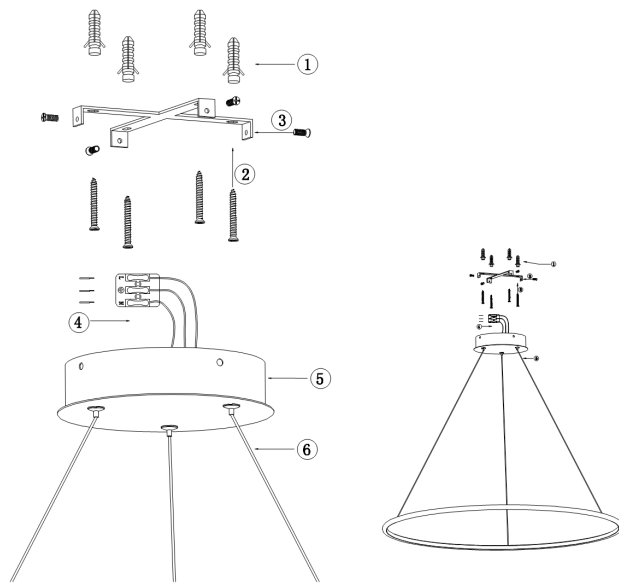

# Instruction

Collection: MODERN  
Series: NOLA  
Model: MOD877PL-L60W  
Ceiling

- Ceiling

max 60W  
3800 LM

**MAYTONI**  
DECORATIVE LIGHTING

[www.maytoni.de](http://www.maytoni.de)