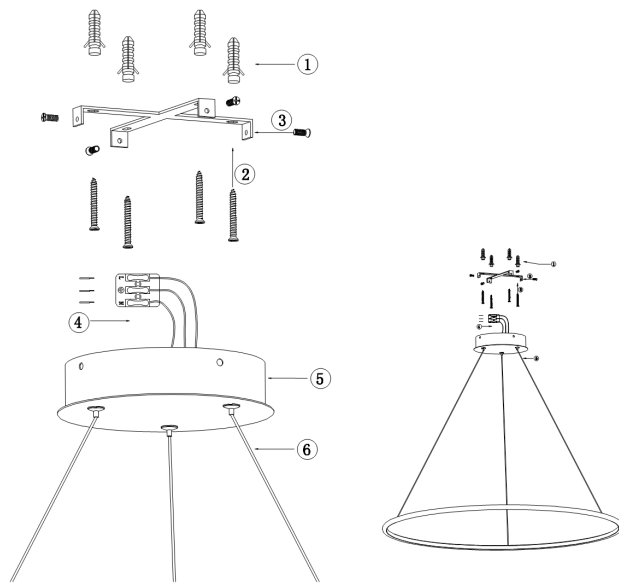

Instruction

Collection: MODERN
Series: NOLA
Model: MOD877PL-L70W
Ceiling

- Ceiling

max 70W
4200 LM

MAYTONI
DECORATIVE LIGHTING

www.maytoni.de