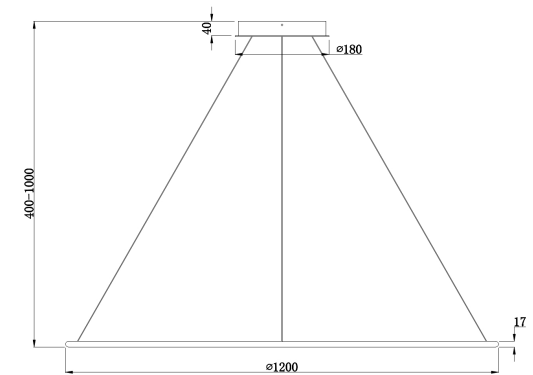

Instruction

Collection: MODERN
Series: NOLA
Model: MOD877PL-L70W
Ceiling

- Ceiling

max 70W
4200 LM

MAYTONI
DECORATIVE LIGHTING

www.maytoni.de