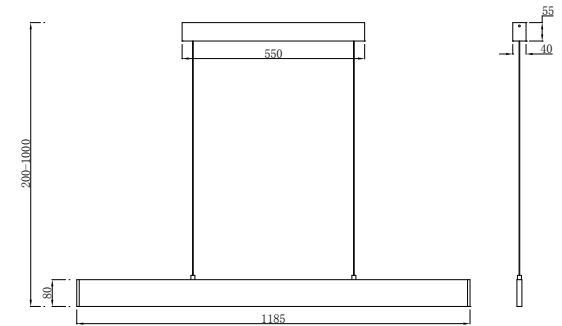

Instruction

P010PL-L30W

MAX 30W
2400 Lumen

Model: P010PL-L30W
Collection: Pendant
Series: Step