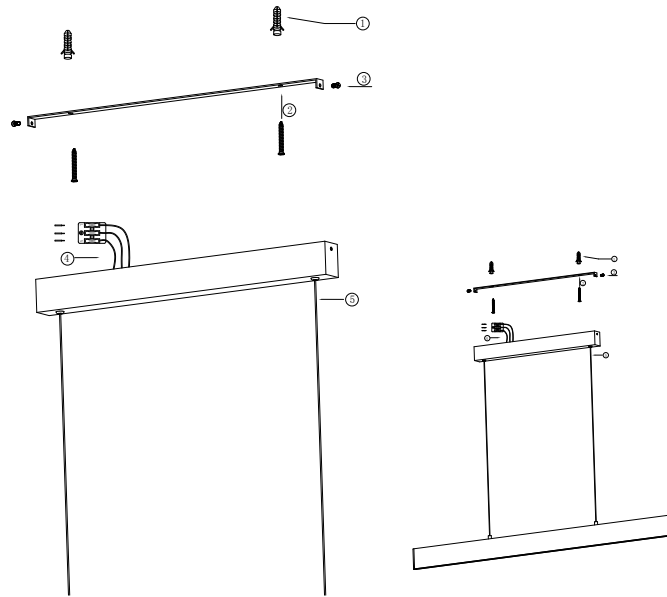

Instruction

P010PL-L30W

MAX 30W
2400 Lumen

Model: P010PL-L30W
Collection: Pendant
Series: Step