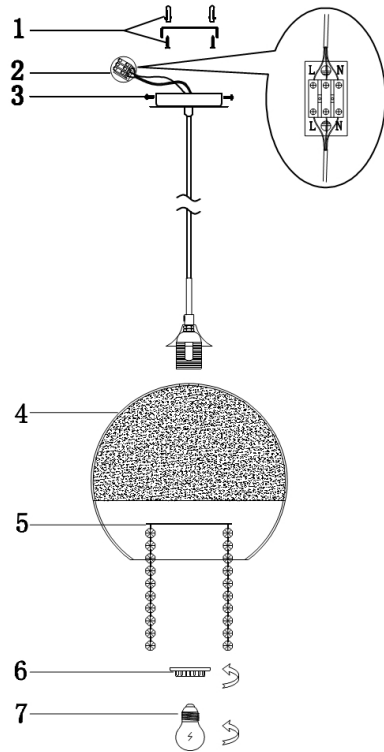

# Instruction

Collection: PENDANT  
Series: FERMI  
Model: P140-PL-170-1-N  
Ceiling

- Ceiling

1 x E27 (60W)

**MAYTONI**  
DECORATIVE LIGHTING

[www.maytoni.de](http://www.maytoni.de)