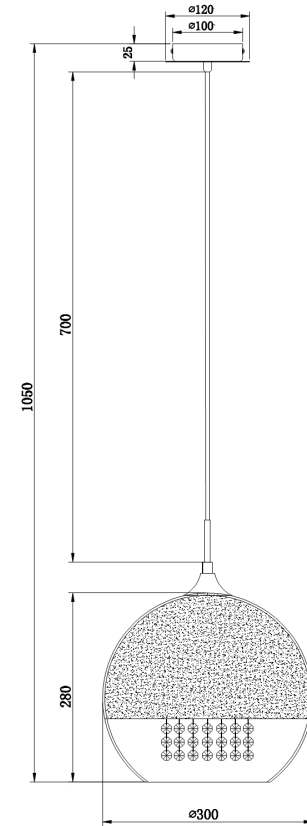

# Instruction

Collection: PENDANT  
Series: FERMI  
Model: P140-PL-170-1-N  
Ceiling

- Ceiling

1 x E27 (60W)

**MAYTONI**  
DECORATIVE LIGHTING

[www.maytoni.de](http://www.maytoni.de)