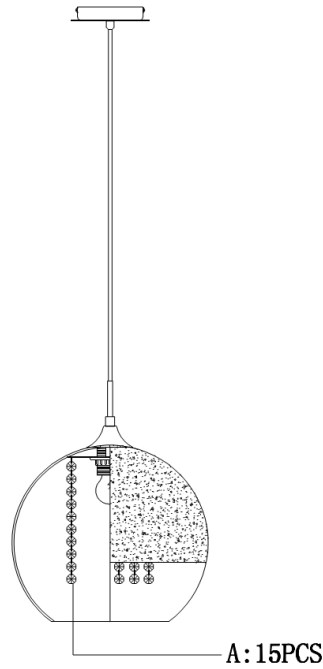

# Instruction

Collection: PENDANT  
Series: FERMI  
Model: P140-PL-170-1-N  
Ceiling

- Ceiling

1 x E27 (60W)

**MAYTONI**  
DECORATIVE LIGHTING

[www.maytoni.de](http://www.maytoni.de)