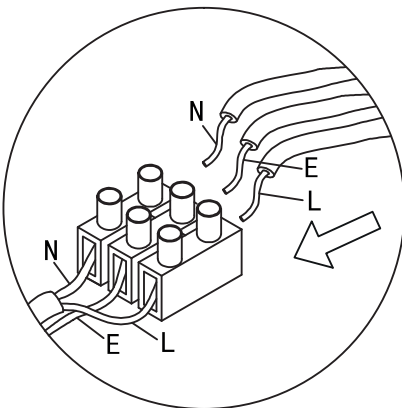

Instruction

①

②

③

Collection: Loft
Series: Irving
Model: T163-01-R
Wall-mounted

– Wall-mounted

1 x E27 (40w)

MAYTONI
DECORATIVE LIGHTING