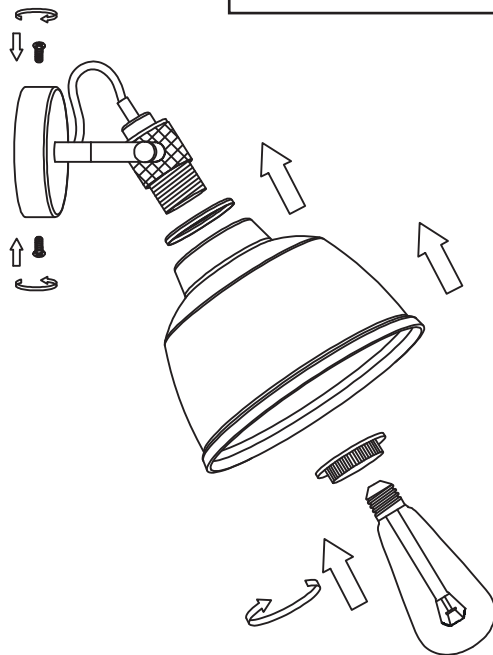

Instruction

①

②

③

Collection: Loft
Series: Irving
Model: T163-01-R
Wall-mounted

– Wall-mounted

1 x E27 (40w)

MAYTONI
DECORATIVE LIGHTING