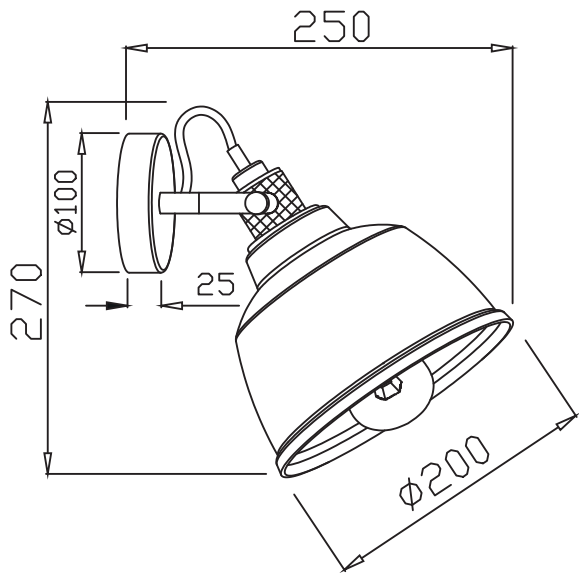

Instruction

①

②

③

Collection: Loft
Series: Irving
Model: T163-01-R
Wall-mounted

– Wall-mounted

1 x E27 (40w)

MAYTONI
DECORATIVE LIGHTING