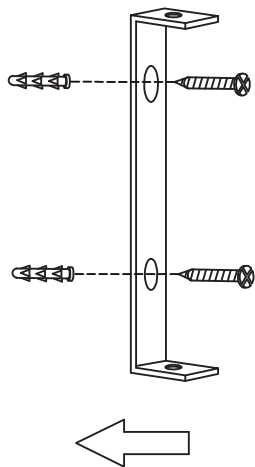

Instruction

①

②

③

Collection: Loft
Series: Irving
Model: T163-01-R
Wall-mounted

– Wall-mounted

1 x E27 (40w)

MAYTONI
DECORATIVE LIGHTING